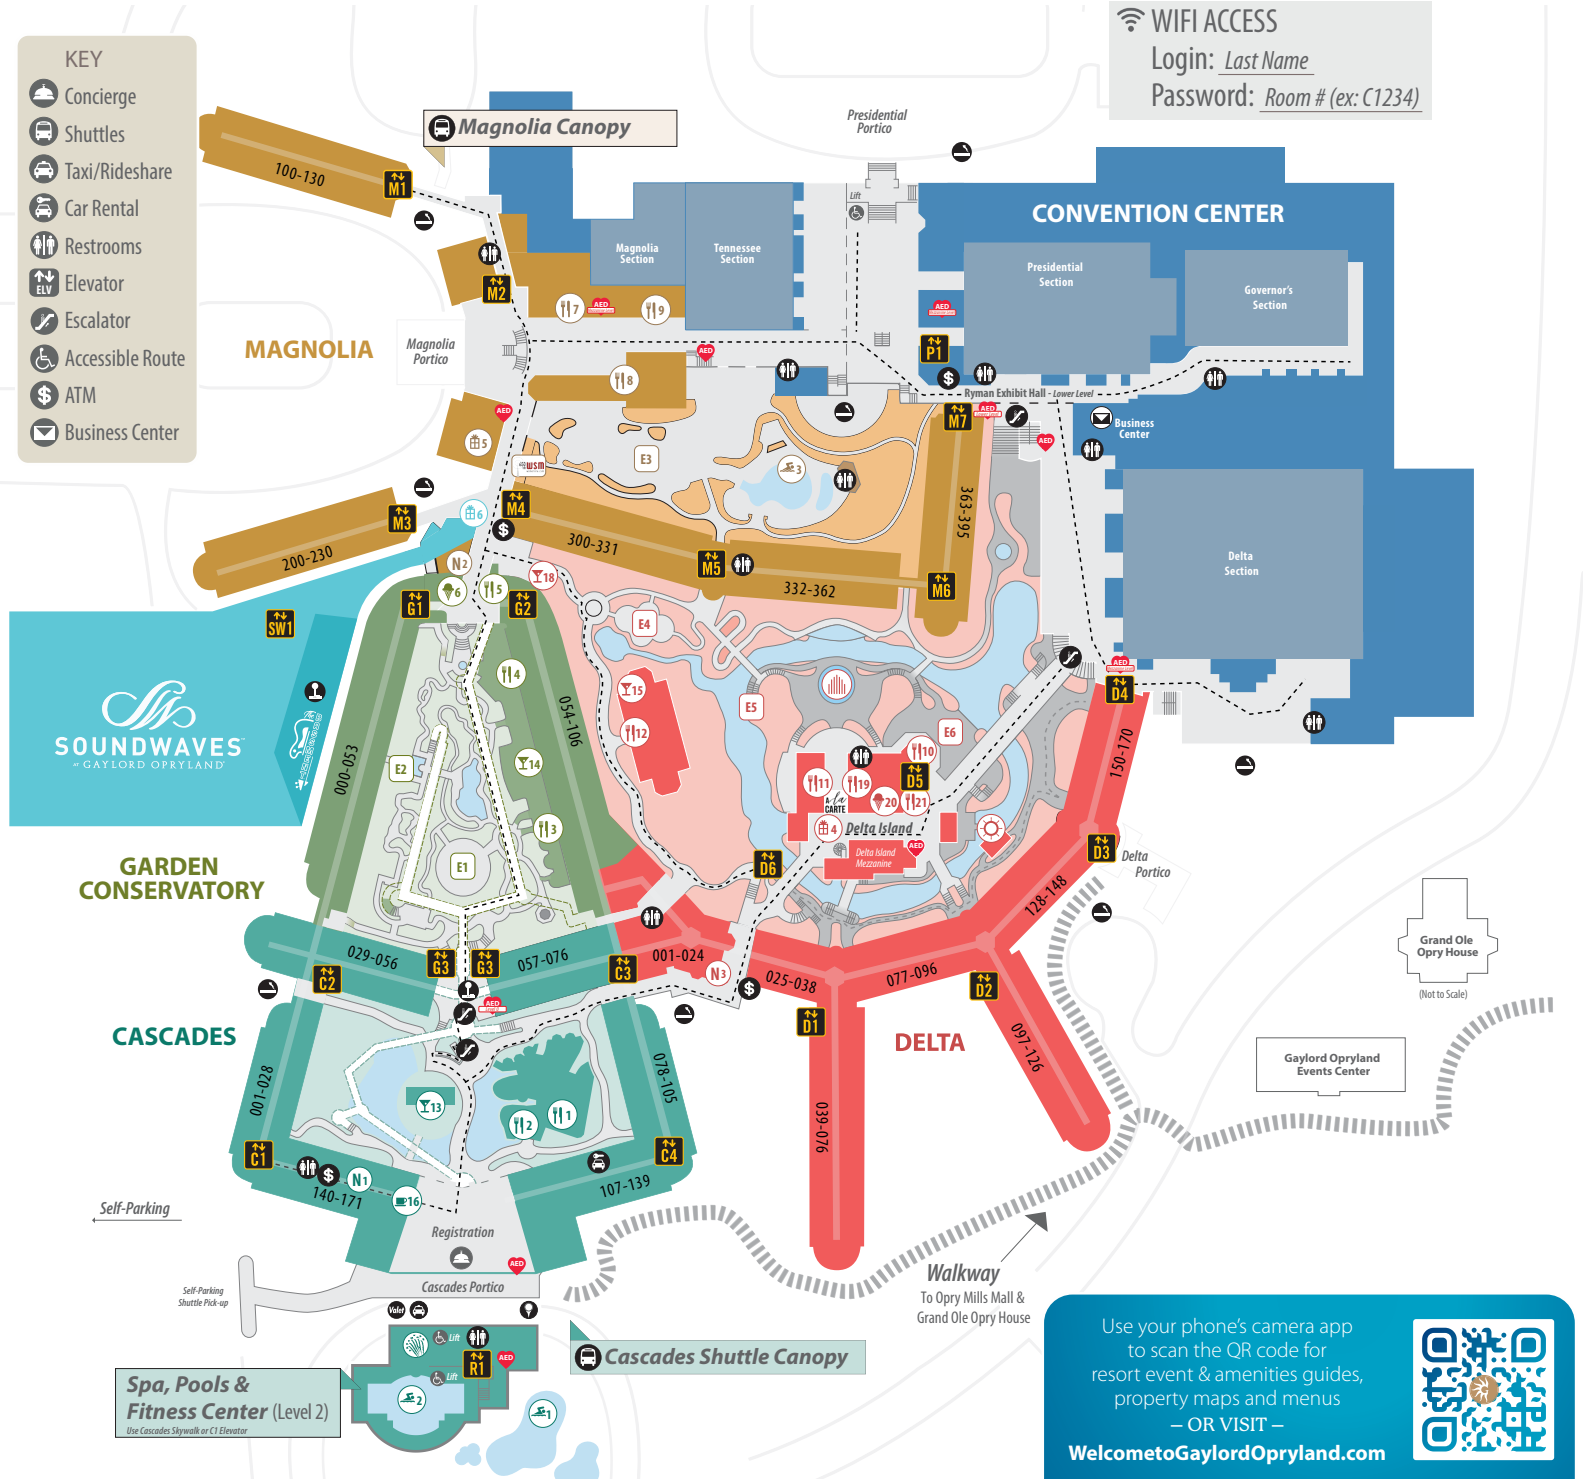

ROOM # _____ SECTION FLOOR ROOM

C Cascades G Garden
D Delta M Magnolia

NEAREST ELEVATOR

1. **KEY**
2. Concierge
   - Shuttles
   - Taxi/Rideshare
   - Car Rental
   - Restrooms
   - Elevator
   - Escalator
   - Accessible Route
   - ATM
   - Business Center

WIFI ACCESS
Login: Last Name
Password: Room # (ex: C1234)

Use your phone's camera app to scan the QR code for resort event & amenities guides, property maps and menus – OR VISIT –

WelcometoGaylordOpryland.com

FOOD & DRINK

RECREATION

SHOPPING

EVENT LOCATIONS

- Cascades American Café - Wasabi's Sushi Bar - Solario Cantina (Lower Level) - Ravello (Lower Level) - Conservatory Café - Bravo Gelato - Fuse Sports Bar - Jack Daniel's - Findley's - Stax Burgers	- Paisano's Pizzeria & Vino - Old Hickory Steakhouse - The Falls - Conservatory Wine Bar (Lower Level) - Library Lounge - Cocoa Bean Coffee House - American Craft Tavern - Delta Marketplace / <i>la CARTE</i> - Carvel / Auntie Anne's - Cinnabon	- Spa & Fitness Center (Level 2) - Cascades Outdoor Pool (Access through Spa) - Indoor Pool (Access through Spa) - SoundWaves (Resort Water Attraction) - Magnolia Outdoor Pool - Delta Riverboats - Delta Fountain Show - Gaylord Springs Golf Pick-Up - Arcades (Cascades Lower Level and The Bass-ment at SoundWaves) - WSM 650 AM	- Cascades Necessities - Magnolia Necessities - Magnolia Shops • Swarovski • Savannah's • Cowboys & Angels - SoundWaves Signature Store	- Delta Necessities - Delta Island Shops • The Opry Shop • Johnston & Murphy • Amelia's Boutique • Kids' Korral	- Crystal Gazebo - Lion's Head Fountain - Magnolia Courtyard - Delta Pavilion - Delta Landing - Water's Edge